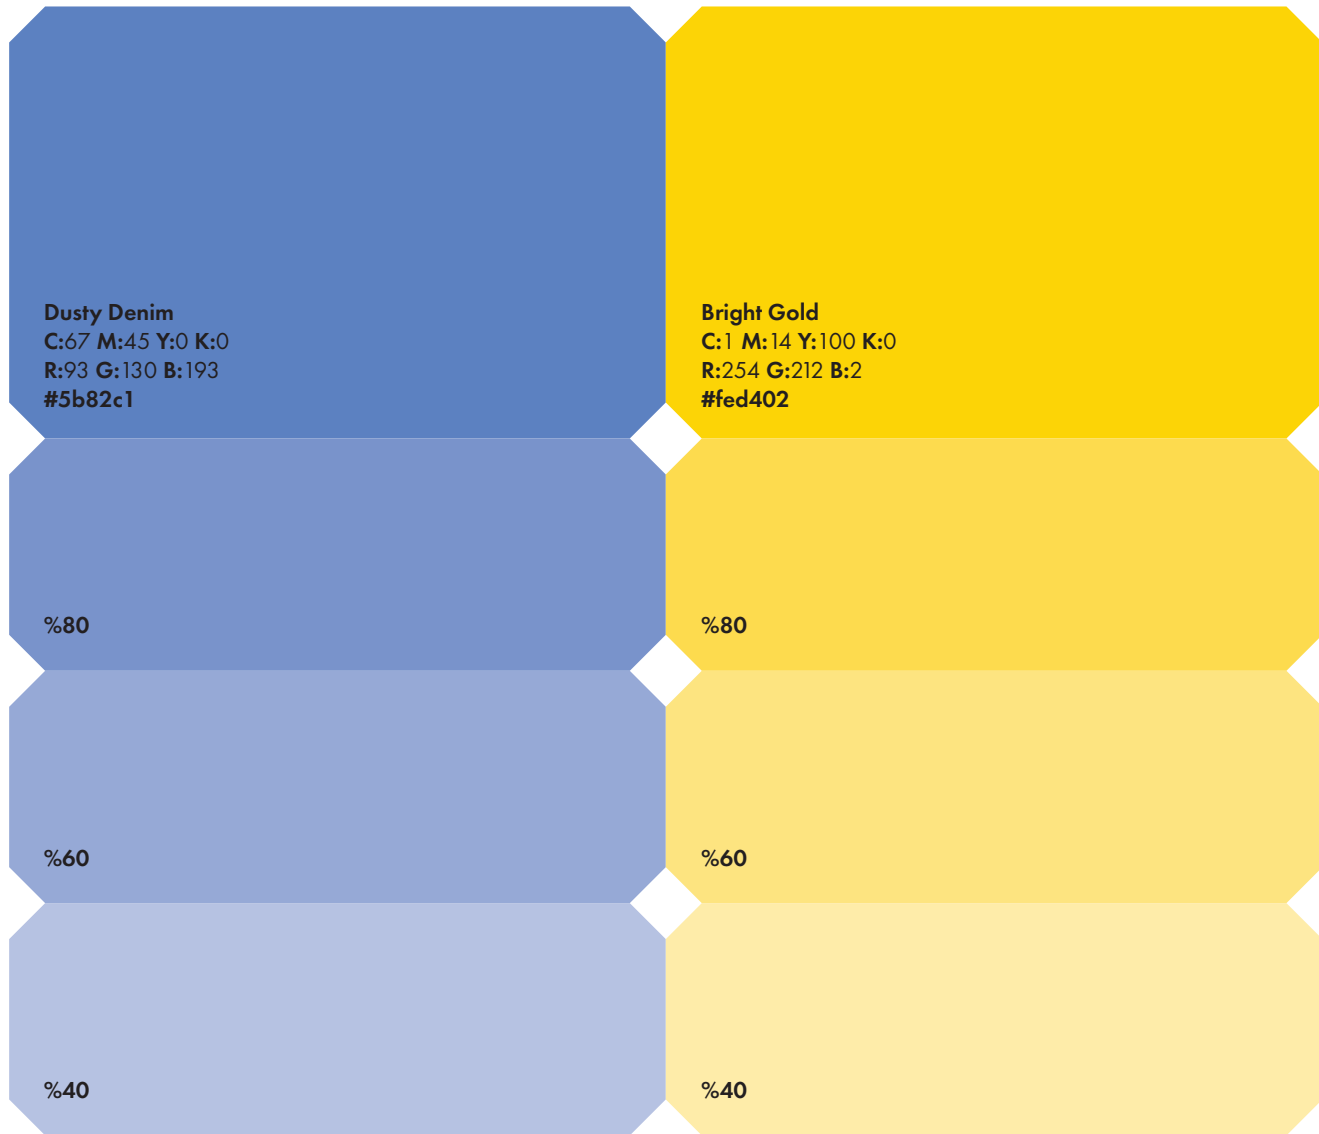

Flow

Do Not use a colour outside the predetermined brand colours

X

Flow

Do Not use multiple colour at the same time

X

Flow

Do Not skew the logo

COLORS

X

Do Not use only secondary colours

X

Do Not use 3 tints of the same colour at once

X

Do Not use a colour outside the predetermined brand colours

X

Do Not use all colours at once

X

Do Not use only one colour

X

Do Not use colour with low contrast together

TYPOGRAPHY

FatFrank

**Aa Bb Cc Dd Ee Ff Gg Hh Ii Jj
Kk Ll Mm Nn Oo Pp Qq Rr Ss
Tt Uu Vv Ww Xx Yy Zz
1234567890**

Demi

Demi Oblique

Heavy

Heavy Oblique

Bold

Bold Oblique

Extra Bold

Extra Bold Oblique