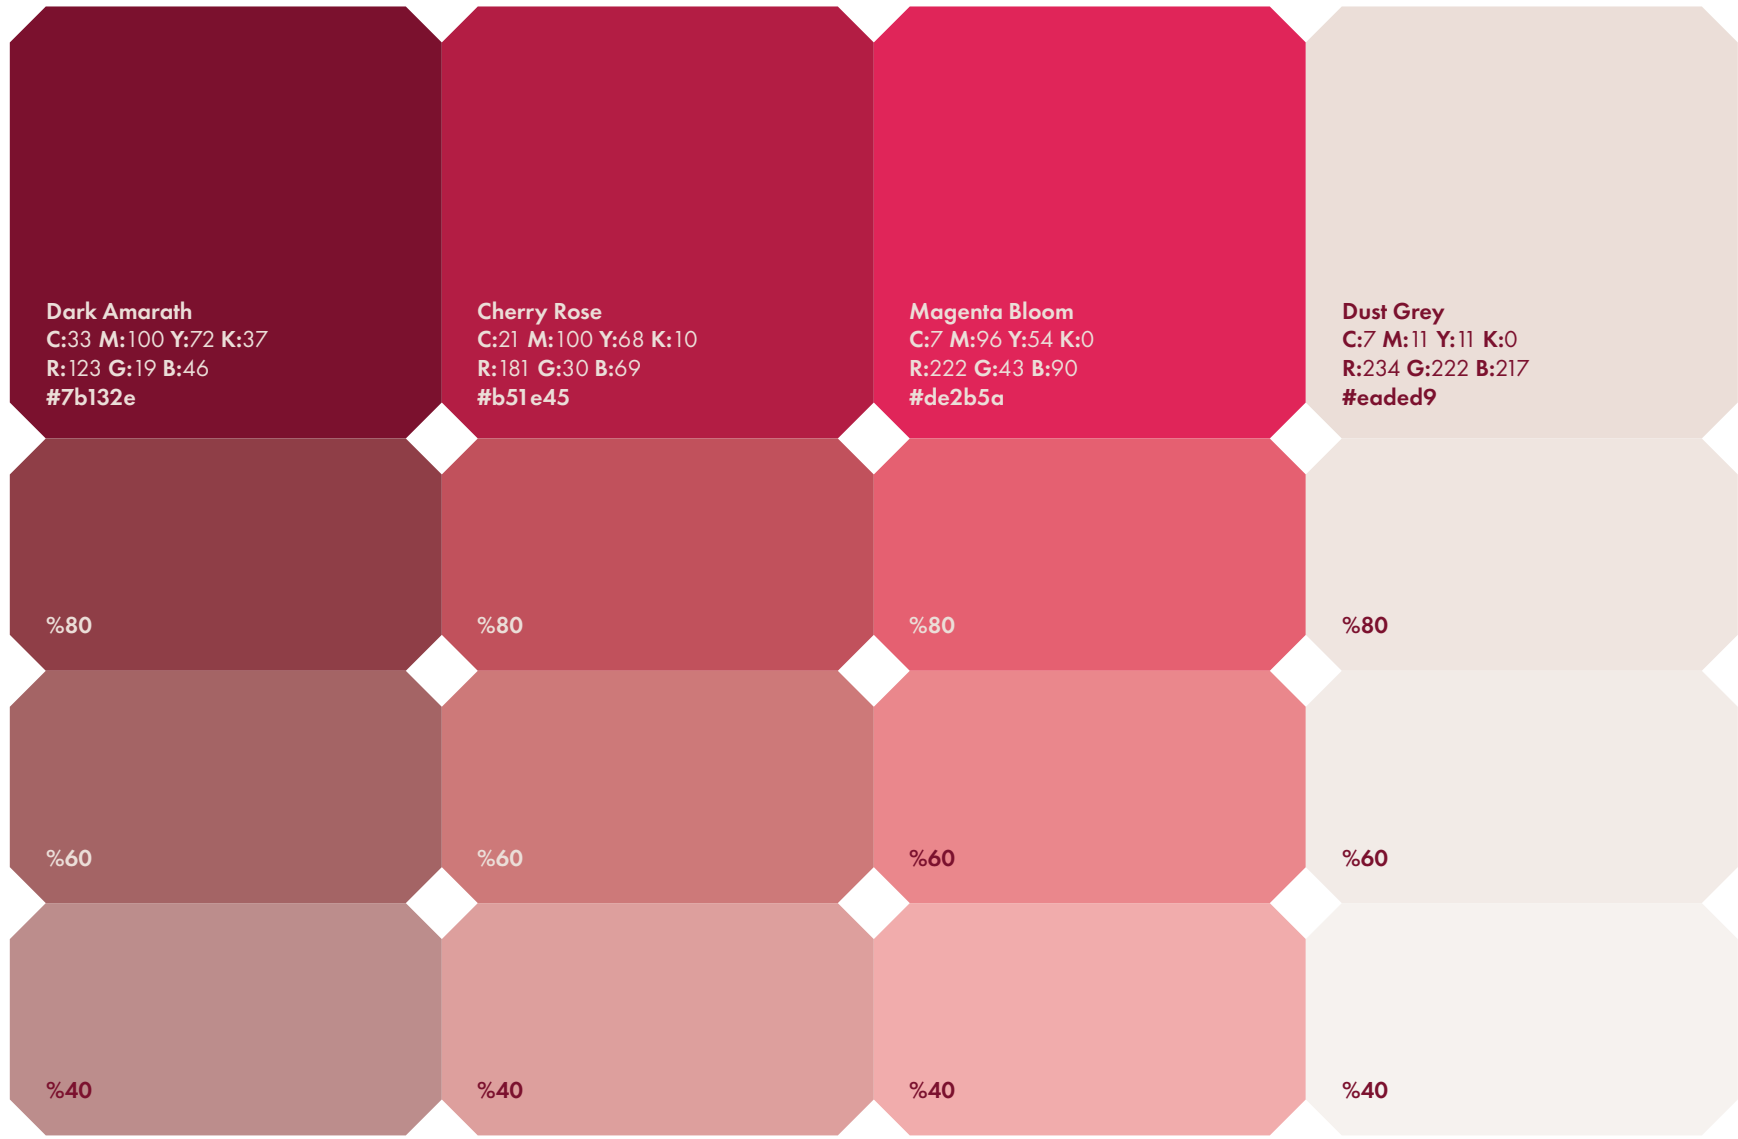

Flow

Do Not use a colour outside the predetermined brand colours

X

Flow

Do Not use multiple colour at the same time

X

Flow

Do Not skew the logo

COLORS

X

Do Not use only secondary colours

X

Do Not use 3 tints of the same colour at once

X

Do Not use a colour outside the predetermined brand colours

X

Do Not use all colours at once

X

Do Not use only one colour

X

Do Not use colour with low contrast together

TYPOGRAPHY

FatFrank

**Aa Bb Cc Dd Ee Ff Gg Hh Ii Jj
Kk Ll Mm Nn Oo Pp Qq Rr Ss
Tt Uu Vv Ww Xx Yy Zz
1234567890**