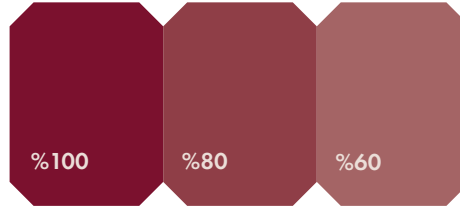

Flow

Do Not use a colour outside the predetermined brand colours

X

Flow

Do Not use multiple colour at the same time

X

Flow

Do Not skew the logo

COLORS

X

Do Not use only secondary colours

X

Do Not use 3 tints of the same colour at once

X

Do Not use a colour outside the predetermined brand colours

X

Do Not use all colours at once

X

Do Not use only one colour

X

Do Not use colour with low contrast together

TYPOGRAPHY

FatFrank

**Aa Bb Cc Dd Ee Ff Gg Hh Ii Jj
Kk Ll Mm Nn Oo Pp Qq Rr Ss
Tt Uu Vv Ww Xx Yy Zz
1234567890**